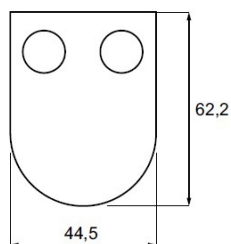

PRODUCT SHEET

Description:

Glass Clamp "Oval-L" 45x63x29mm, SS316-Brushed, Flat, 6-12,76mm Glass Thickness, No Safety Pin & No Cushions, (Cushion Model B) Max Load Capacity Pr.Pcs: 25Kg

Item number:

22.10.620-0

Units	Box	Carton	HS Code	Barcode
Pcs.	4	40	8302419000	
				5704866476478

SS-316 # 22.10.620-0

SS-304 # 22.10.620-9

Cushions for stainless steel models

MODEL „B”	Glass thickness	Glass Type	Cushion mm	Item No.:
	6	mono	2 x 6,32	22.10.629-0
	6,76	Lam.	2 x 5,80	22.10.628-0
	8	mono	2 x 5,25	22.10.627-0
	8,76	Lam.	2 x 4,80	22.10.626-0
	10	mono	2 x 4,23	22.10.625-0
	10,76	Lam.	2 x 3,75	22.10.624-0
	12	mono	2 x 3,20	22.10.624-5
	12,76	Lam.	2 x 2,90	22.10.624-6